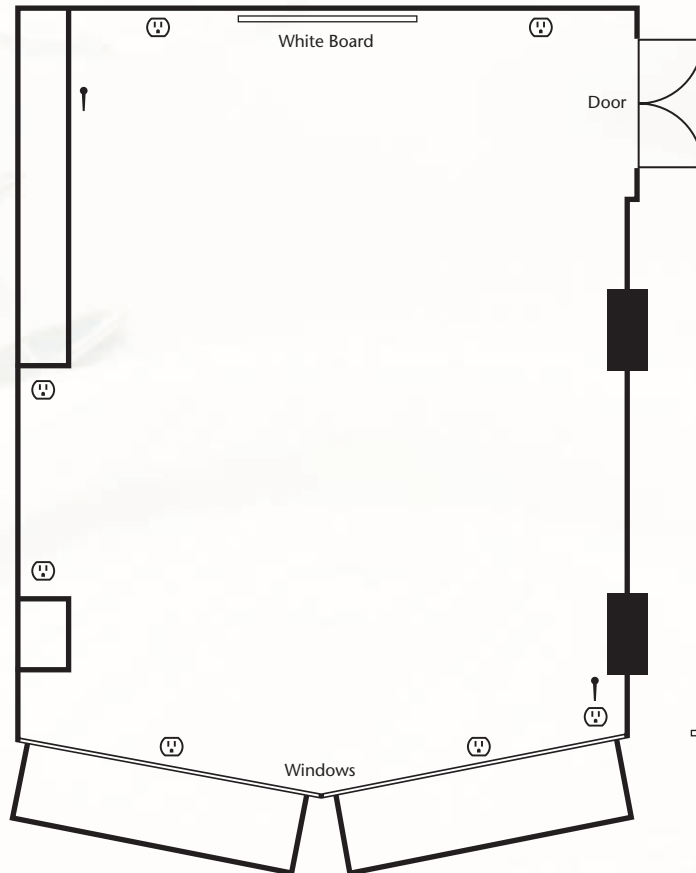

Experience Exceptional

MATRIX HOTEL

Meeting Rooms	Sq. Ft.	Dimensions	Banquet	Theatre	Classroom*	Reception	Hollow Rectangle	U-Shape	Boardroom
Prism Room	832	26 x 32 10 ft ceiling	48	80	40	80	36	30	24

Prism Room

Maximum capacities are NOT guaranteed, these numbers can vary based on the set up of the room – buffets, bars, audio visual equipment, etc.

- Ⓜ Duplex Outlet
- Ⓜ 220 Duplex Outlet
- Ⓜ Floor Mounted Duplex Outlet
- ☎ Telephone
- Ⓜ Internet
- Ⓜ Audio/Video Outlet
- ↑ Microphone Jack
- ▬ Projection Screen