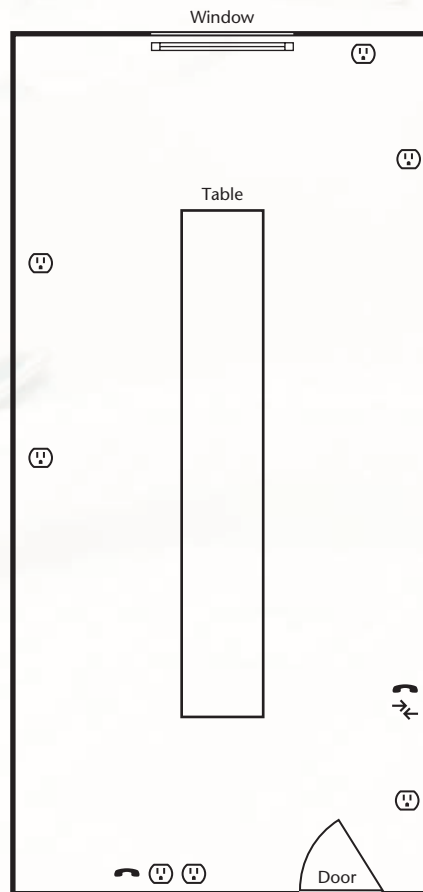

# MATRIX HOTEL

| Meeting Rooms     | Sq. Ft. | Dimensions               | Banquet | Theatre | Classroom* | Reception | Hollow Rectangle | U-Shape | Boardroom |
|-------------------|---------|--------------------------|---------|---------|------------|-----------|------------------|---------|-----------|
| Mercury Boardroom | 392     | 14 x 28<br>10 ft ceiling | n/a     | n/a     | n/a        | n/a       | n/a              | n/a     | 16        |

Maximum capacities are NOT guaranteed, these numbers can vary based on the set up of the room – buffets, bars, audio visual equipment, etc.

- Duplex Outlet
- 220 Duplex Outlet
- Floor Mounted Duplex Outlet
- Telephone
- Internet
- Audio/Video Outlet
- Microphone Jack
- Projection Screen